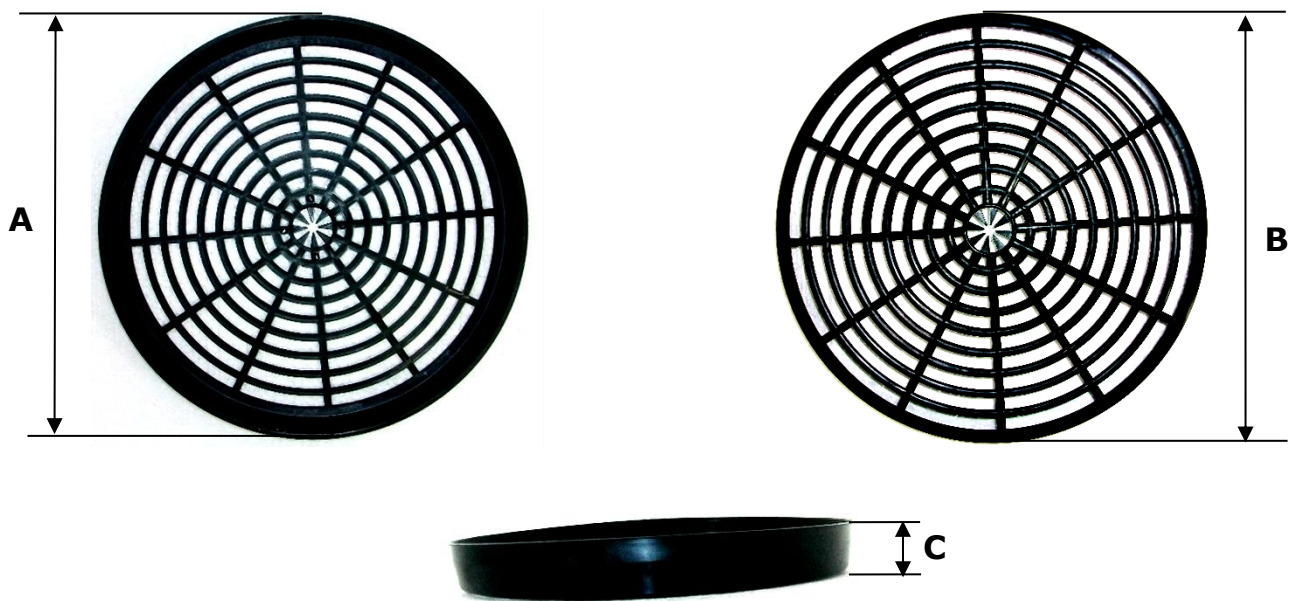

grille for drum 220l

| CHARACTERISTICS | NOMINAL VALUE |
|-------------------|--------------------|
| Weight | Nominal – 30 gr. |
| Height (A) | 410 ± 5 mm |
| Height (B) | 391 ± 3 mm |
| Height (C) | 45 ± 2 mm |
| Visual appearance | Absence of defects |
| Lock | Ok |